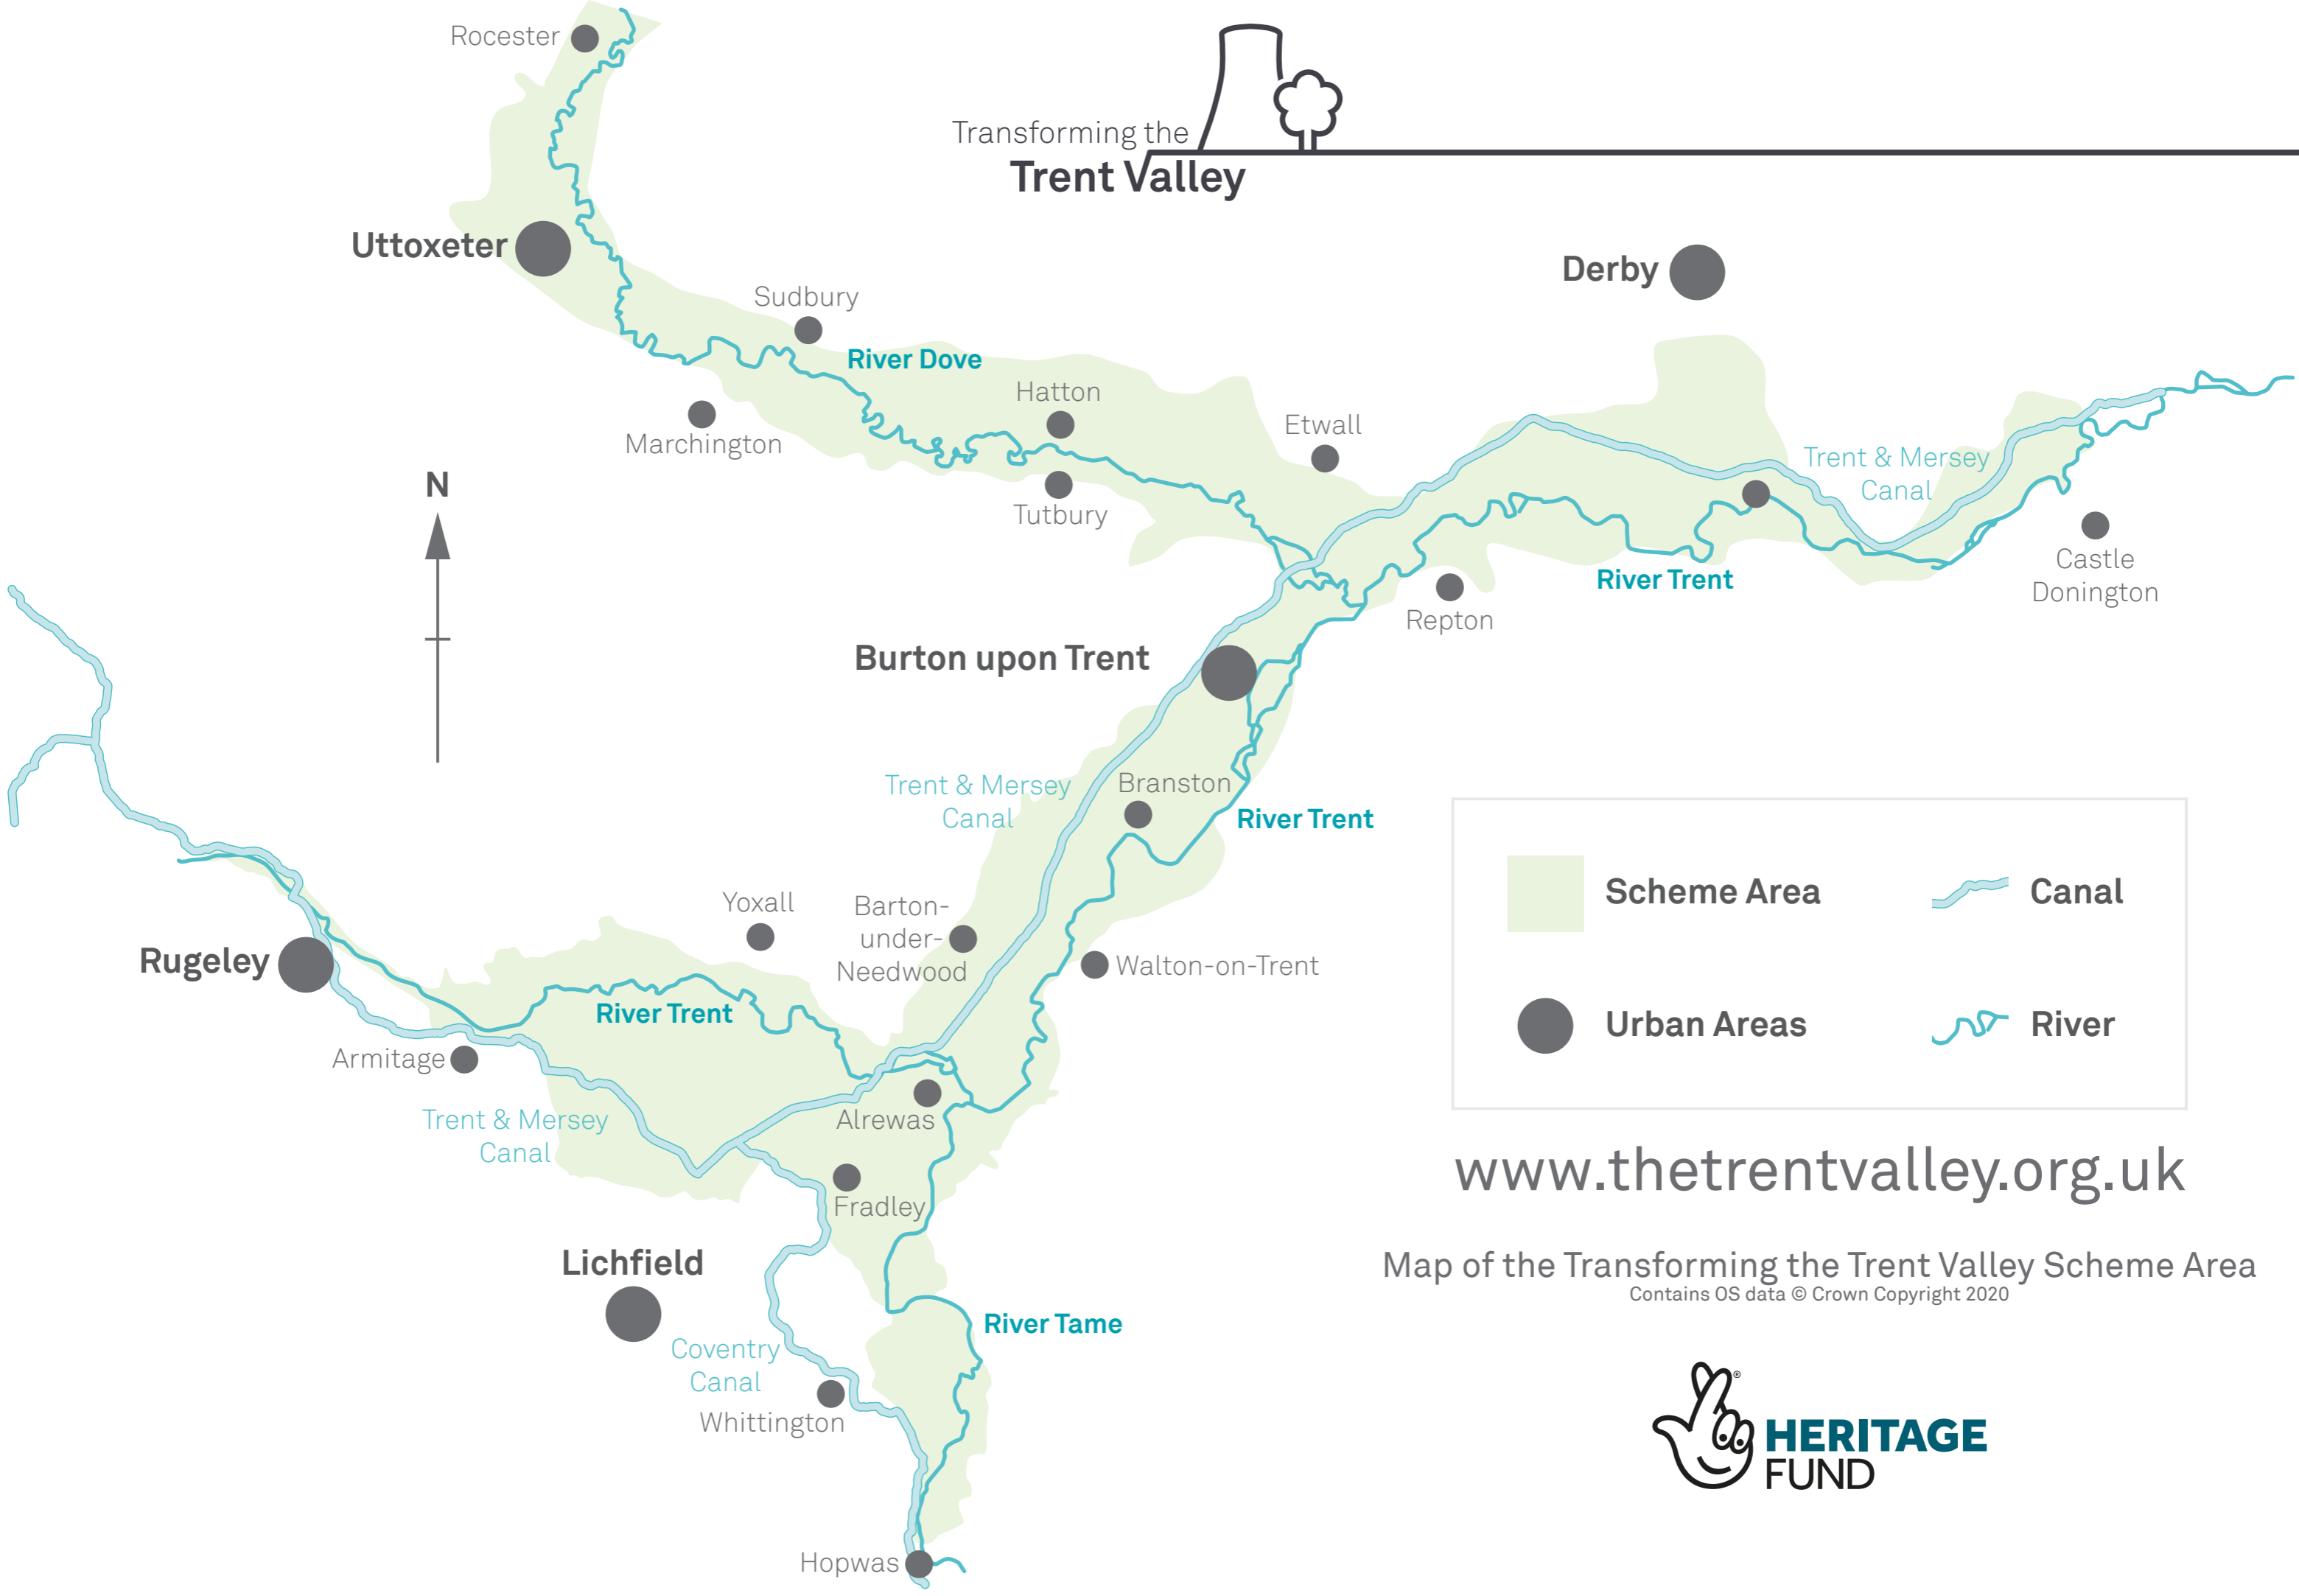

Transforming the
Trent Valley

	Scheme Area		Canal
	Urban Areas		River

www.thetrentvalley.org.uk

Map of the Transforming the Trent Valley Scheme Area
Contains OS data © Crown Copyright 2020